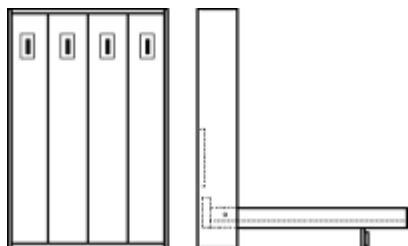

89583
 89591
 89608
 89616
 89624
 89632

Create-A-Bed®

Finished Dimensions

OUTSIDE-EDGE to OUTSIDE EDGE FINISHED VERTICAL BED CABINET DIMENSIONS

OUTSIDE-EDGE to OUTSIDE EDGE FINISHED HORIZONTAL BED CABINET DIMENSIONS

OUTSIDE-EDGE to OUTSIDE EDGE FINISHED VERTICAL BED CABINET DIMENSIONS					OUTSIDE-EDGE to OUTSIDE EDGE FINISHED HORIZONTAL BED CABINET DIMENSIONS						
SIZE	HEIGHT	WIDTH	DEPTH	PROJECTION	SIZE	HEIGHT	WIDTH	DEPTH	PROJECTION		
89616	TWIN	82 1/16"	42 7/8"	15 7/8"	80"	89583	TWIN	47 3/8"	79"	15 7/8"	43"
89624	FULL	82 1/16"	57 7/8"	15 7/8"	80"	89591	FULL	62 5/16"	79"	15 7/8"	58"
89632	QUEEN	87 1/16"	63 7/8"	15 7/8"	84"	89608	QUEEN	68 5/16"	84"	15 7/8"	64"