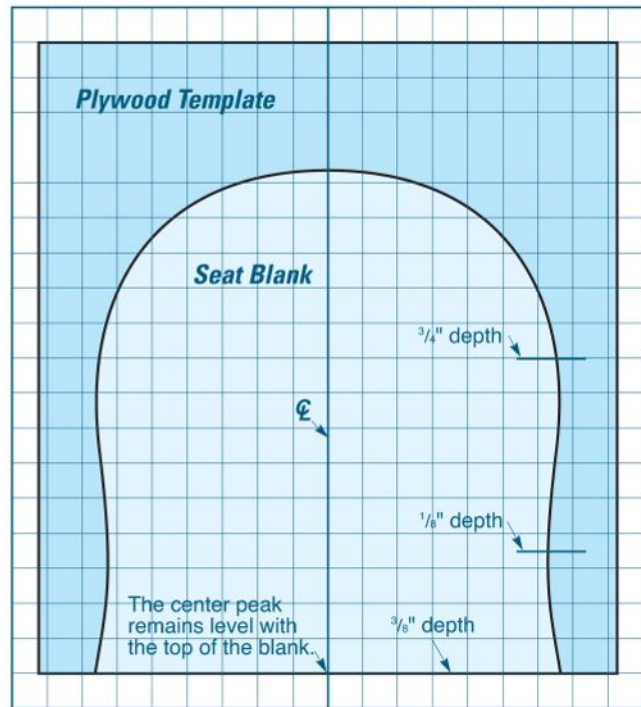

Seat
(Top View)

Seat Carving Pattern
(Top View)

Each square = $1''$