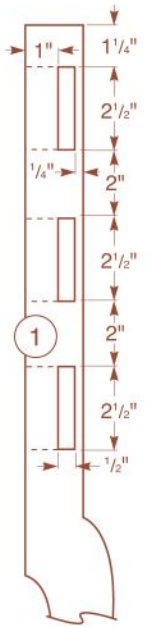

Leg Pattern
Each square = 1"

Highboy Leg Joinery — Mortise Layout Detail

Left Front Leg
(Inside View)

Left Front Leg
(Back View)

Left Rear Leg
(Front View)

Left Rear Leg
(Inside View)