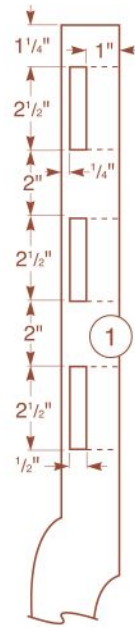

Leg Pattern
Each square = 1"

Highboy Leg Joinery — Mortise Layout Detail

Left Front Leg
(Inside View)

Left Front Leg
(Back View)

Left Rear Leg
(Front View)

Left Rear Leg
(Inside View)