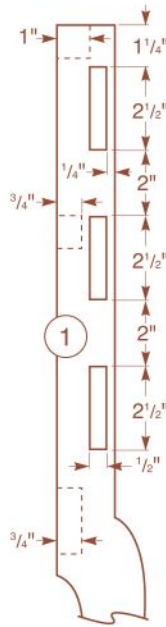

Leg Pattern
Each square = 1"

Highboy Leg Joinery — Mortise Layout Detail

Left Front Leg
(Inside View)

Left Front Leg
(Back View)

Left Rear Leg
(Front View)

Left Rear Leg
(Inside View)