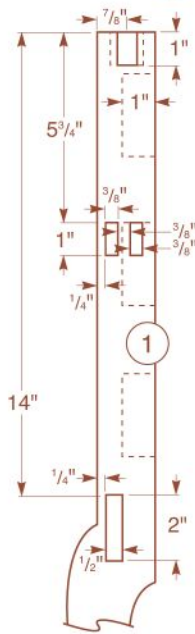

Leg Pattern
Each square = 1"

Highboy Leg Joinery — Mortise Layout Detail

Left Front Leg
(Inside View)

Left Front Leg
(Back View)

Left Rear Leg
(Front View)

Left Rear Leg
(Inside View)